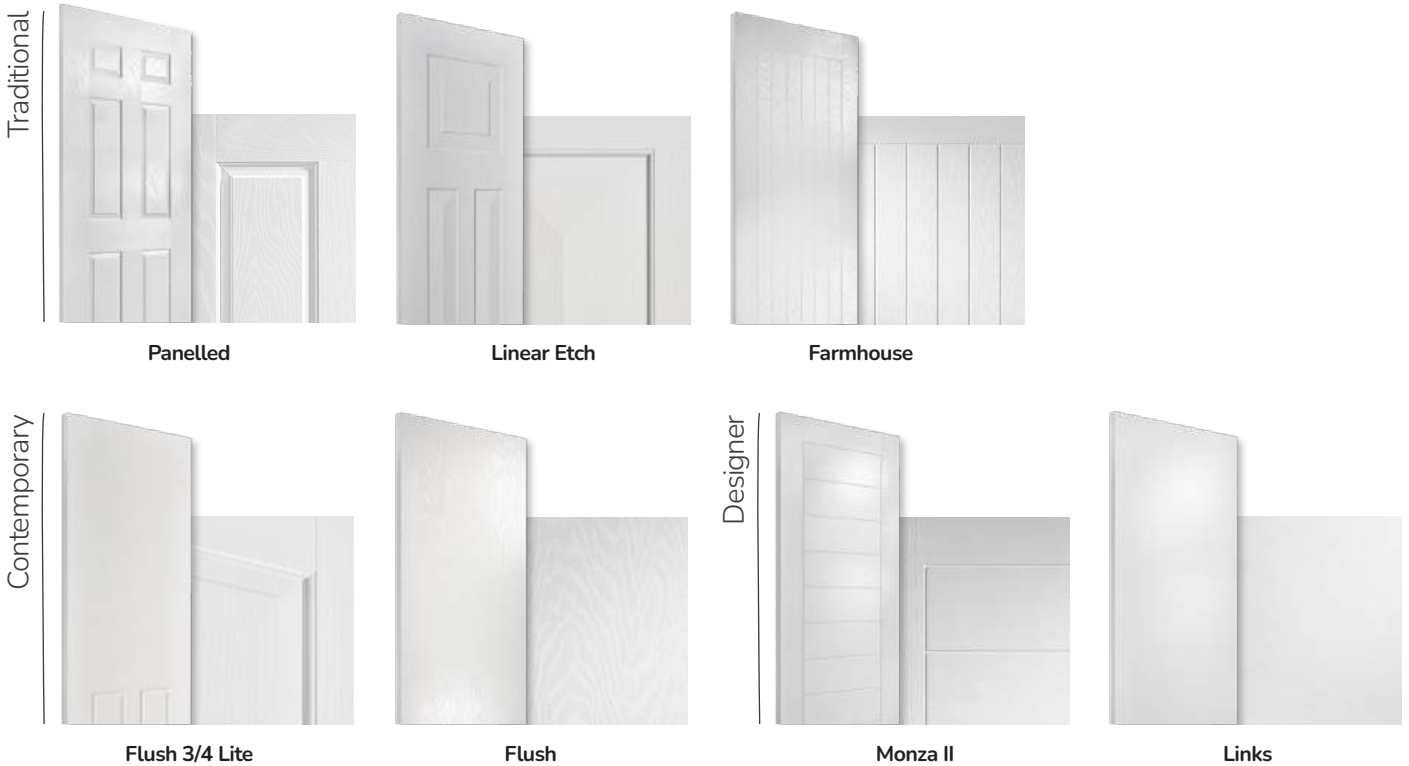

Door Finishes

The ORIGINAL® composite door is the minimal-maintenance alternative to traditional door materials. It has reinforced GRP skins, finished in either woodgrain or an exclusive smooth/etched finish that perfectly matches aluminium and delivers kerb appeal for any property. The ORIGINAL® door outperforms other market alternatives with outstanding thermal performance. Inside, the PU foam core reduces heat loss and is encased by an LVL (Laminated Veneer Lumber) subframe to provide strength and rigidity. The door protects the home from the elements and will have minimal thermal expansion and contraction rates under extreme temperature variations which is perfectly normal.

Exclusive Glazing Cassettes

The ORIGINAL® Composite door range uses FLiP®, an exclusive glazing cassette system with revolutionary Foam in Place technology. We also offer the unique Inox™ cassette system finished in stainless steel or black matt finish.

FiP® Technology

The pre-applied foam in place technology creates a superior seal that prevents any water ingress. FLiP® achieved over 1000pa through the glazing aperture during weather testing.