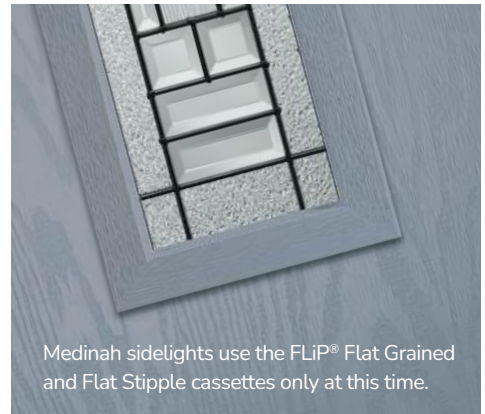

Medinah sidelights use the FLiP® Flat Grained and Flat Stipple cassettes only at this time.