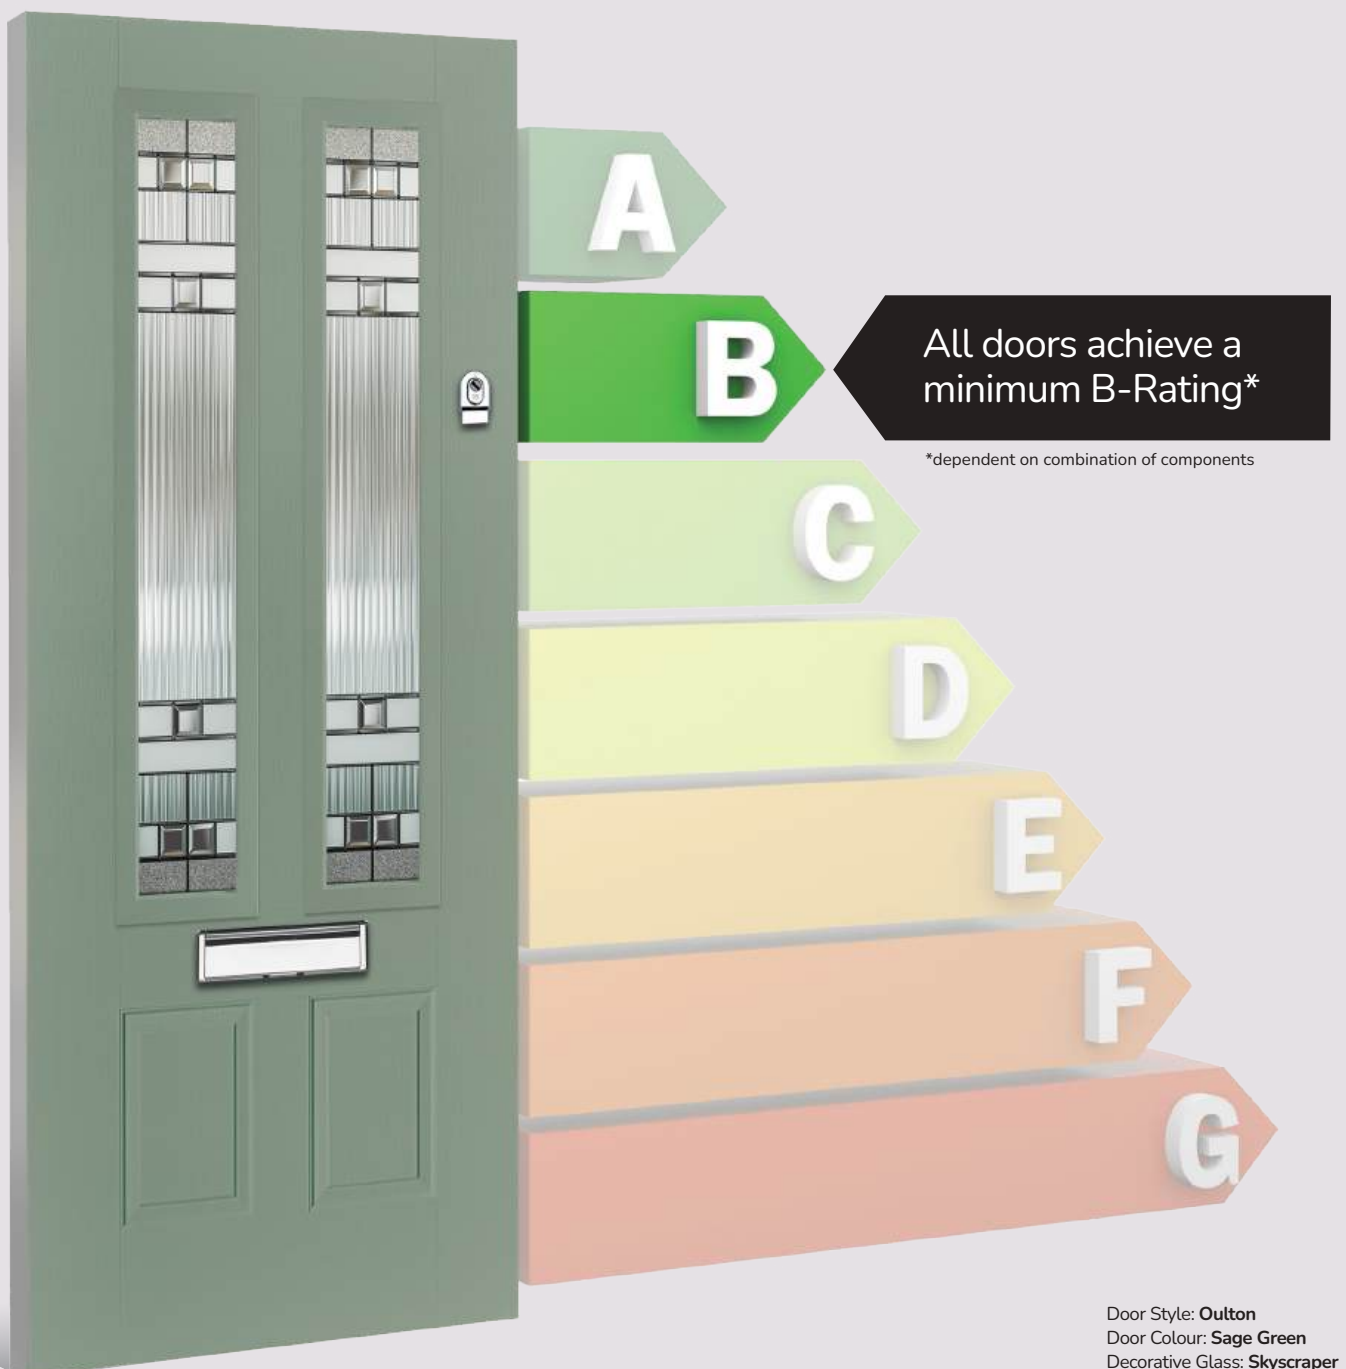

Thermal Performance

The ORiGINAL® composite doors are thermally efficient by design.

The warm foam core allows the door to have a significantly better 'U' value than any other option on the market, meaning your entranceway is more thermally efficient with ORiGINAL.

Our full door range complies with Document L and the requirements of the current Building Regulations.