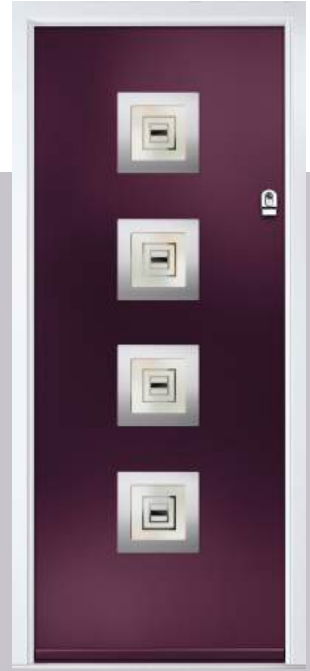

Door Glass: Space

Inox Nice
Silver
Option

DESIGNER

LINKS DESIGNER DOORS

Links Square

A popular choice with its bold colours and sleek pull handles, makes the perfect statement for a contemporary home.

Door Colour: Slate | Door Glass: Trinity