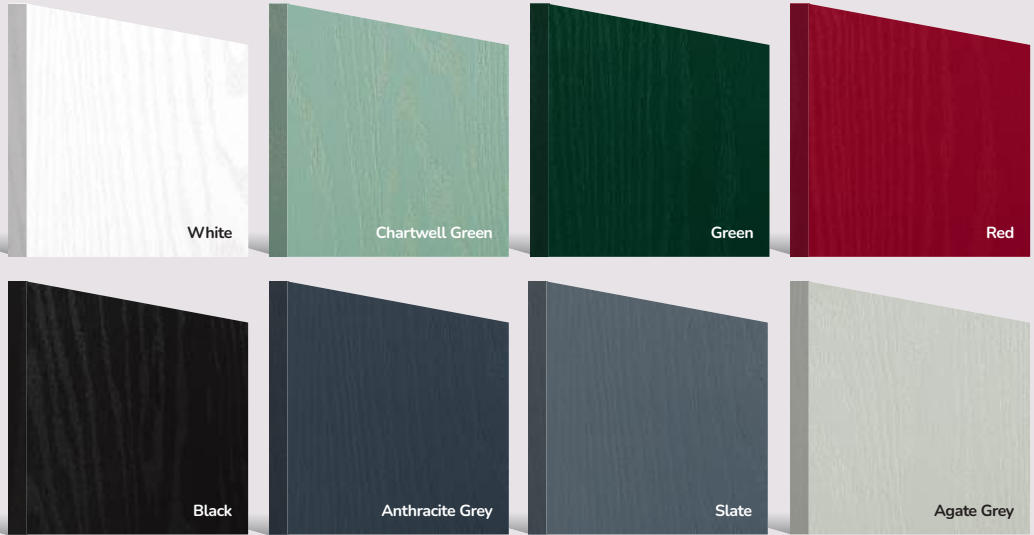

Links Square
Page 75

Links Oakmont
Page 76

Links Copenhagen
Page 76

Links Augusta
Page 77

Links Augusta Long
Page 78

Door Colour: Agate Grey | Door Glass: Victorian Border

Standard Colours

A range of 9 external colours with white interior as standard. Coloured both sides is a cost option.

Premium Colours

Our range of 38 premium colours finished in a Semi-Matt, Satin or Semi-Gloss sheen dependent upon colour.

*Some RAL colours containing luminous elements are unavailable

PAiNT allows us to colour match anything

Yes. Anything.

With our high-performance paint technology we can offer any colour door you desire.

PATiNA

An exciting range of 6 patina colours are available exclusively on the Monza II, Eaton, Knightsbridge, Tatton, Gleneagles, Oulton, Grove and Kings door styles.