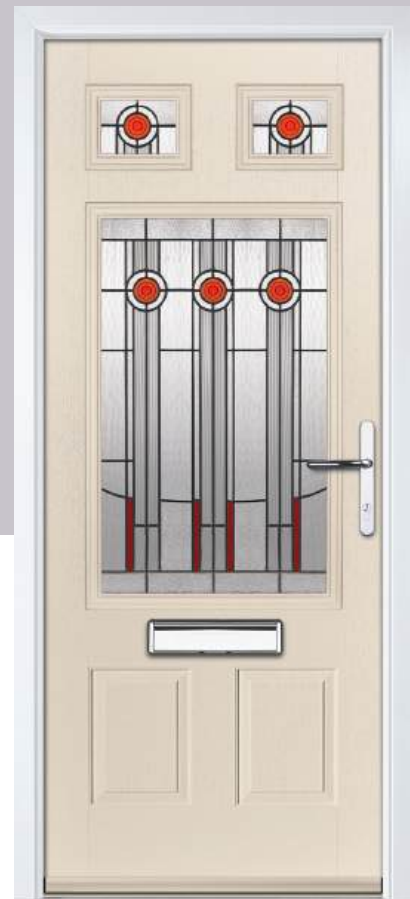

Stormy Seas

Mulberry

Door Colour: **White**

Door Glass: **Graphite**

Door Colour: **Clotted Cream**

Door Glass: **Metropolis**