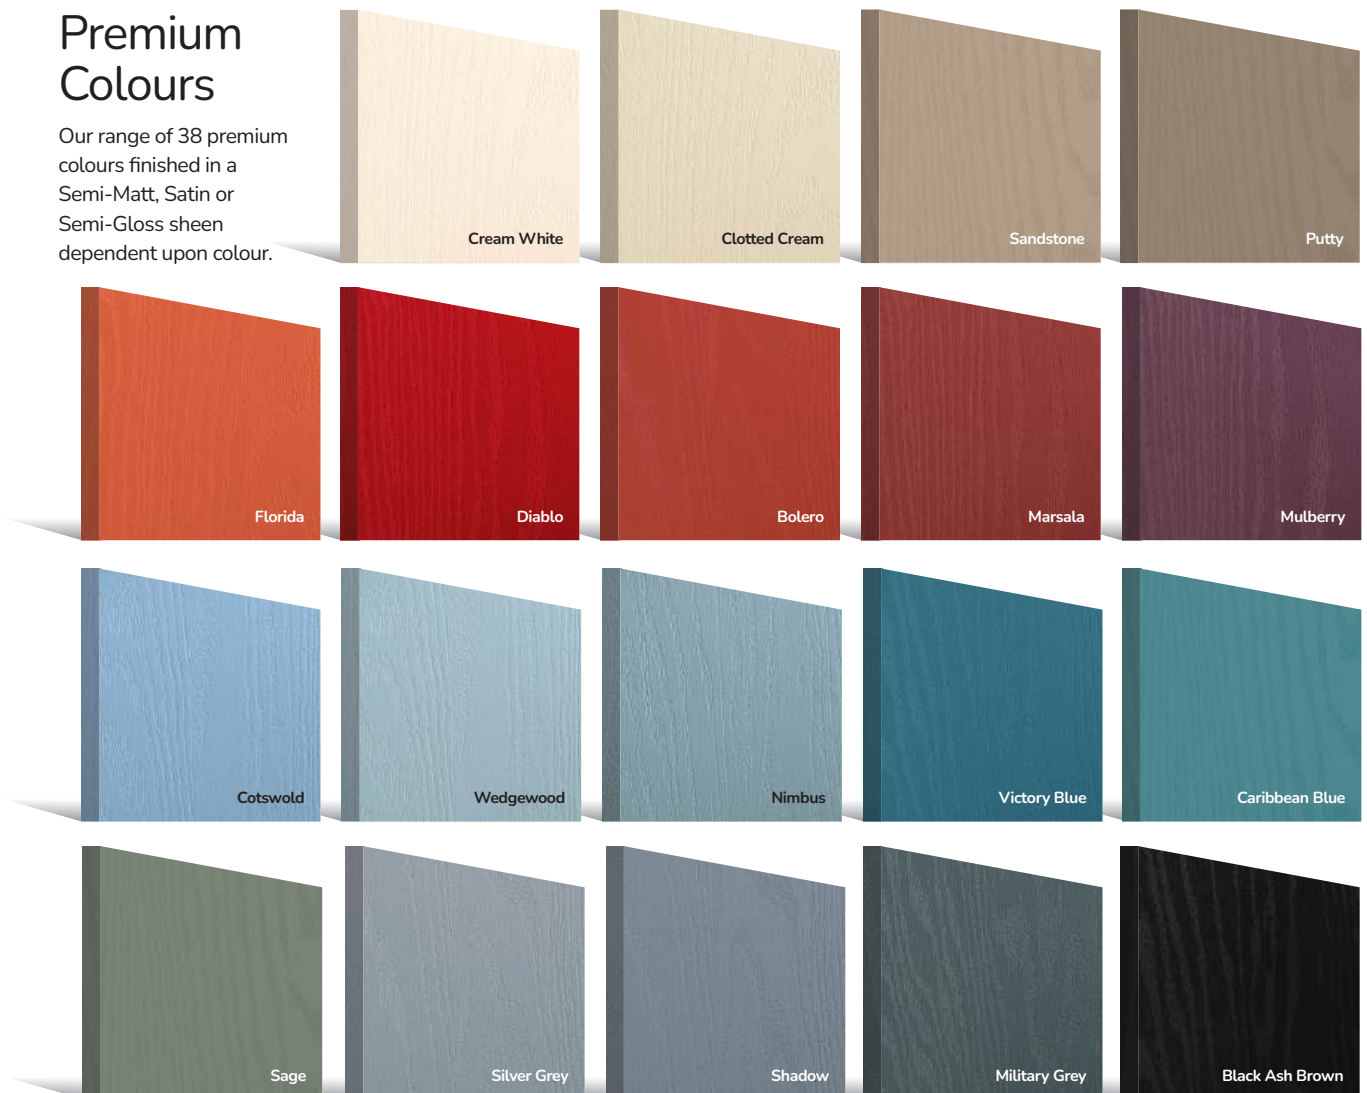

Links Square
Page 75

Links Oakmont
Page 76

Links Copenhagen
Page 76

Links Augusta
Page 77

Links Augusta Long
Page 78

Door Colour: Agate Grey | Door Glass: Victorian Border

Standard Colours

A range of 9 external colours with white interior as standard. Coloured both sides is a cost option.

Premium Colours

Our range of 38 premium colours finished in a Semi-Matt, Satin or Semi-Gloss sheen dependent upon colour.

*Some RAL colours containing luminous elements are unavailable

PAiNT allows us to colour match anything