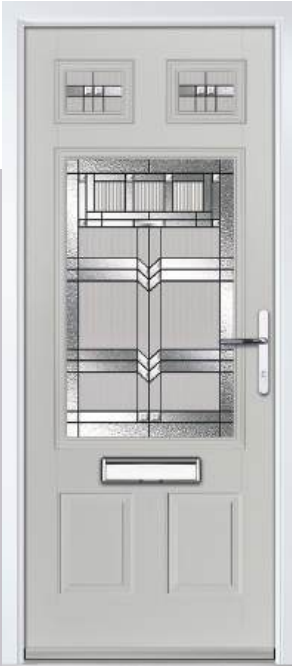

Door Colour: Slate | Door Glass: Skyscraper

Doorstyle Options

Gleneagles

Gleneagles 4Grid

Grove

Kings

Door Colour: **Agate Grey**

Door Glass: **Palazzo**