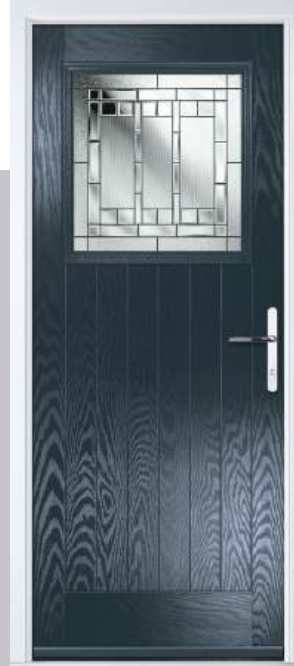

Door Colour: Very Berry

Door Glass: Bevel Square

4Grid
Option

Door Colour: Chartwell Green

Door Glass: Artemis

Door Colour: Anthracite Grey

Door Glass: Louisiana

Door Colour: Cotswold

Door Glass: Blossom

TRADITIONAL