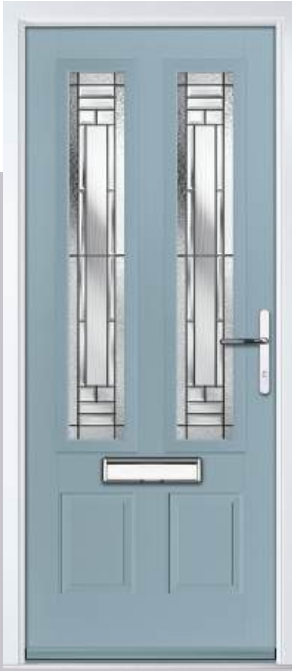

A NEW STANDARD IN DOORS

Linear Etched Detail

Flush

GRAINED
CONTEMPORARY
DOORS

Door Colour: **Nimbus**

Door Glass: **Louisiana**

Door Colour: **Blue**

Door Glass: **Palazzo**