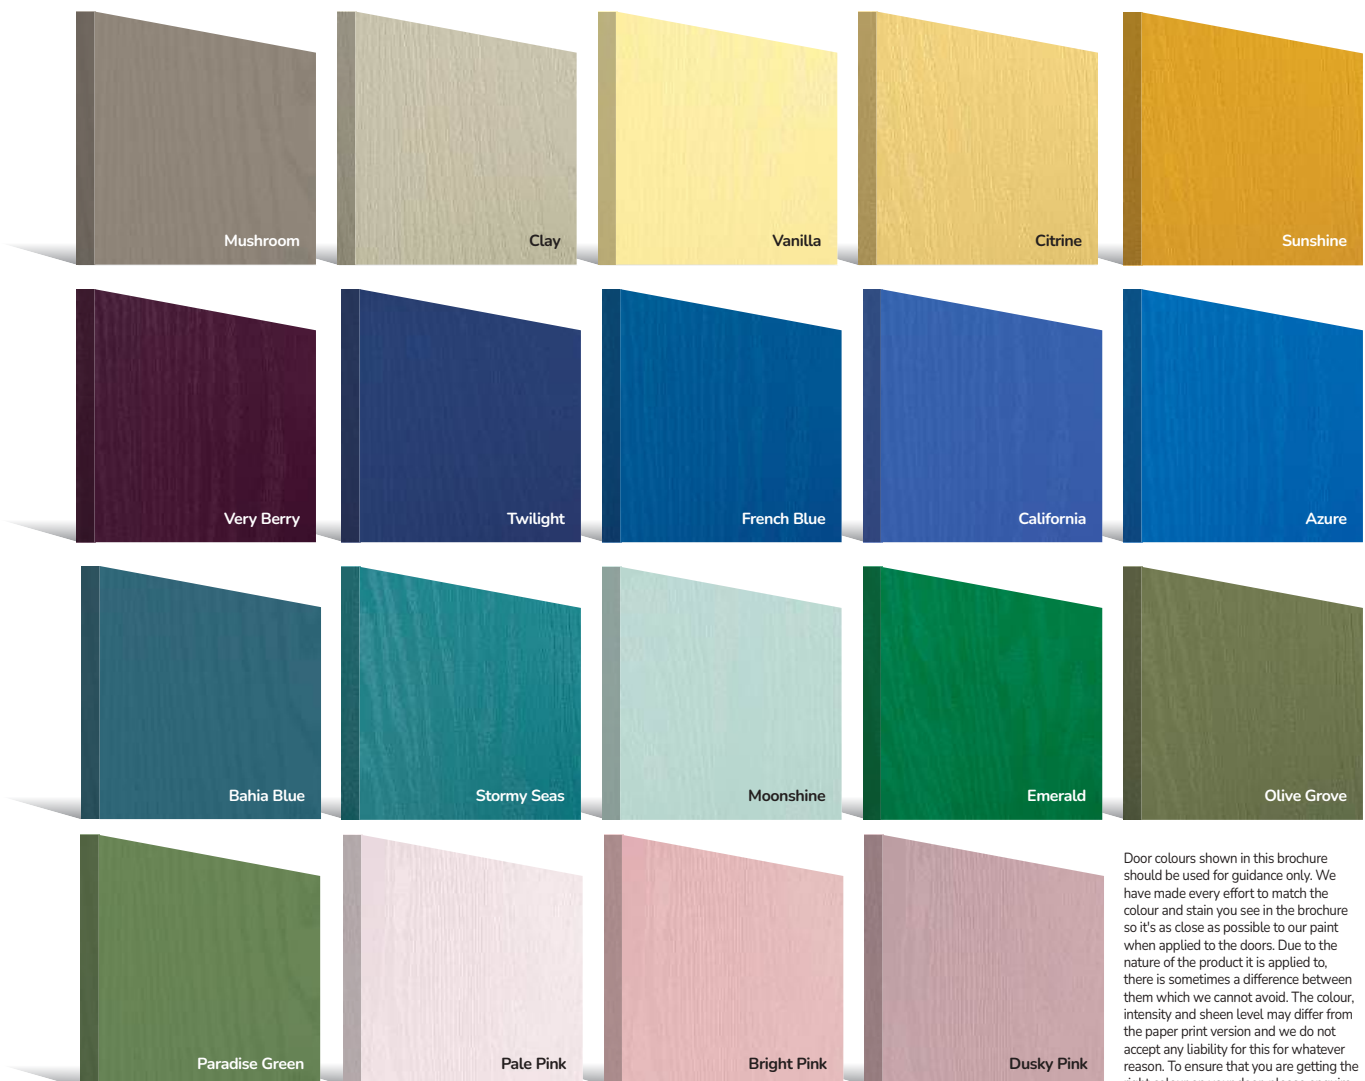

Links Square
Page 75

Links Oakmont
Page 76

Links Copenhagen
Page 76

Links Augusta
Page 77

Links Augusta Long
Page 78

Door Colour: Agate Grey | Door Glass: Victorian Border

Standard Colours

A range of 9 external colours with white interior as standard. Coloured both sides is a cost option.

Premium Colours

Our range of 38 premium colours finished in a Semi-Matt, Satin or Semi-Gloss sheen dependent upon colour.

*Some RAL colours containing luminous elements are unavailable

PAiNT allows us to colour match anything

Yes. Anything.

With our high-performance paint technology we can offer any colour door you desire.

PATiNA

An exciting range of 6 patina colours are available exclusively on the Monza II, Eaton, Knightsbridge, Tatton, Gleneagles, Oulton, Grove and Kings door styles.