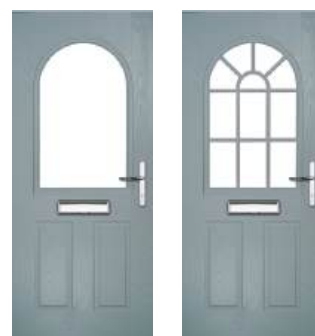

11Grid

Door Colour: **Agate Grey**
Door Glass: **Satin**

Doorstyle Options

Turnberry