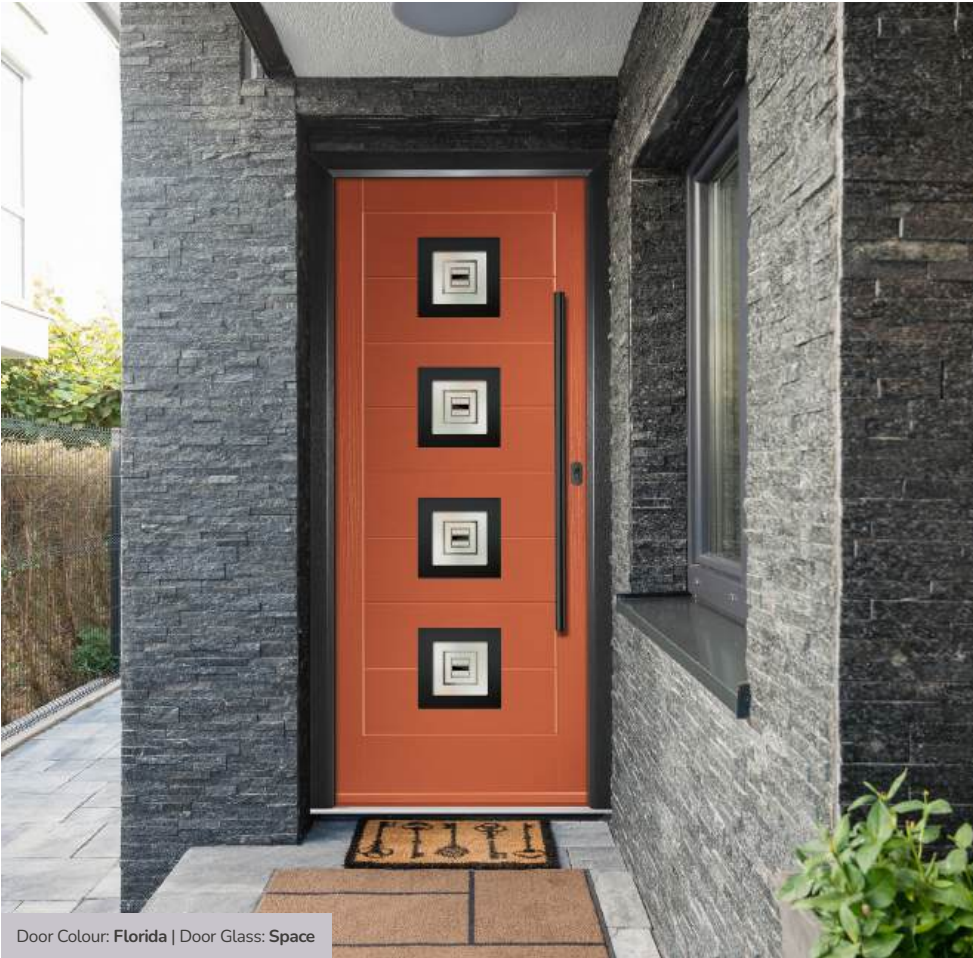

DESIGNER

Door Colour: Moonshine

Door Glass: Belgravia

Door Colour: Citrine

Door Glass: Tectronic

Monza II Inox Nice

The epitome of modern, the combination of the Monza II slab and Inox cassettes in the Nice design creates something fresh and intriguing.