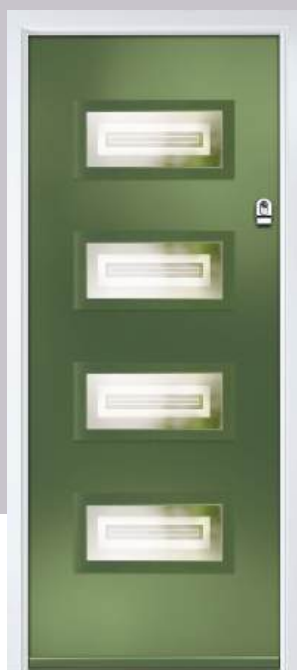

Links Oakmont

including Copenhagen option

The Links Oakmont door offers a unique, modern style with four decorative horizontal lites that allow light to stream in.